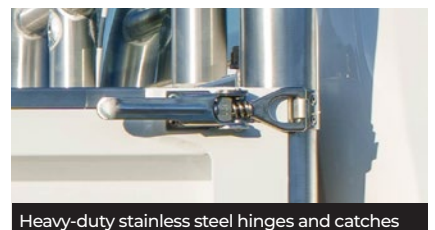

1200mm Long Encapsulated Trundle drawer

Heavy-duty stainless steel hinges and catches

NORWELD.COM.AU | 1300 302 899

CAIRNS | TOWNSVILLE | BRISBANE | SYDNEY | MELBOURNE | ADELAIDE | PERTH

GET A QUOTE