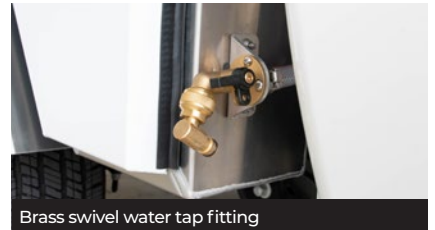

2 PAC PAINT UPGRADE AVAILABLE*

*Deluxe Plus Tray only.

LIFETIME WARRANTY ON ALL WORKMANSHIP

Front toolboxes

Brass swivel water tap fitting

Spare wheel holders integrated in headboard

Sequential LED tail light (exclusive to Norweld)